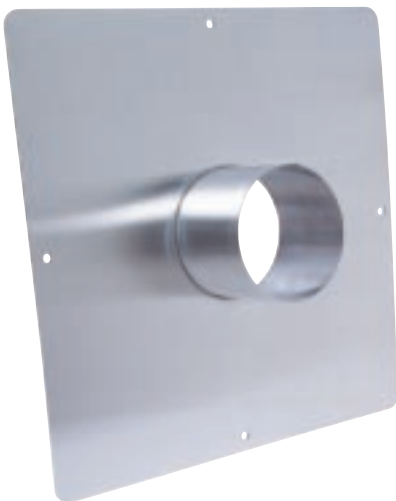

# GS SERIES WASHER AND DRYER ACCESSORIES

*GS2314  
Transport cart  
easily moves  
the GS2102  
baskets.*

GS2102 Stainless Steel Respirator Basket. Each basket will hold eight full face or sixteen half masks. Baskets are lightweight and stackable. Dimensions: 20" x 20" x 7"(h). Pictured on the Transport Cart.

*GS2103 Small Parts Basket.  
Ideal for safely holding the  
smallest parts. Lightweight,  
stackable, and fits all  
washers and dryers.  
Dimensions: 20" x 20" x 7"(h).*

*GS2010 Hose Holding Unit.  
Holds eight hoses. Fits both  
GS1500 and GS3000 Respirator  
Dryers.*

*GD1013 activated carbon air filter.  
Dimensions: 10" x 10" x 1".  
Fits both GS1500 and GS3000  
Respirator Dryers.*

*The GD2075 stand is ideal for  
elevating the GS1500 Respirator  
Dryer to an ergonomically safe  
level.*

*GD2020 Duct Port fits both the  
GS1500 and GS3000 Respirator  
Dryers. Vents hot exhaust air to a  
standard 4" duct.*